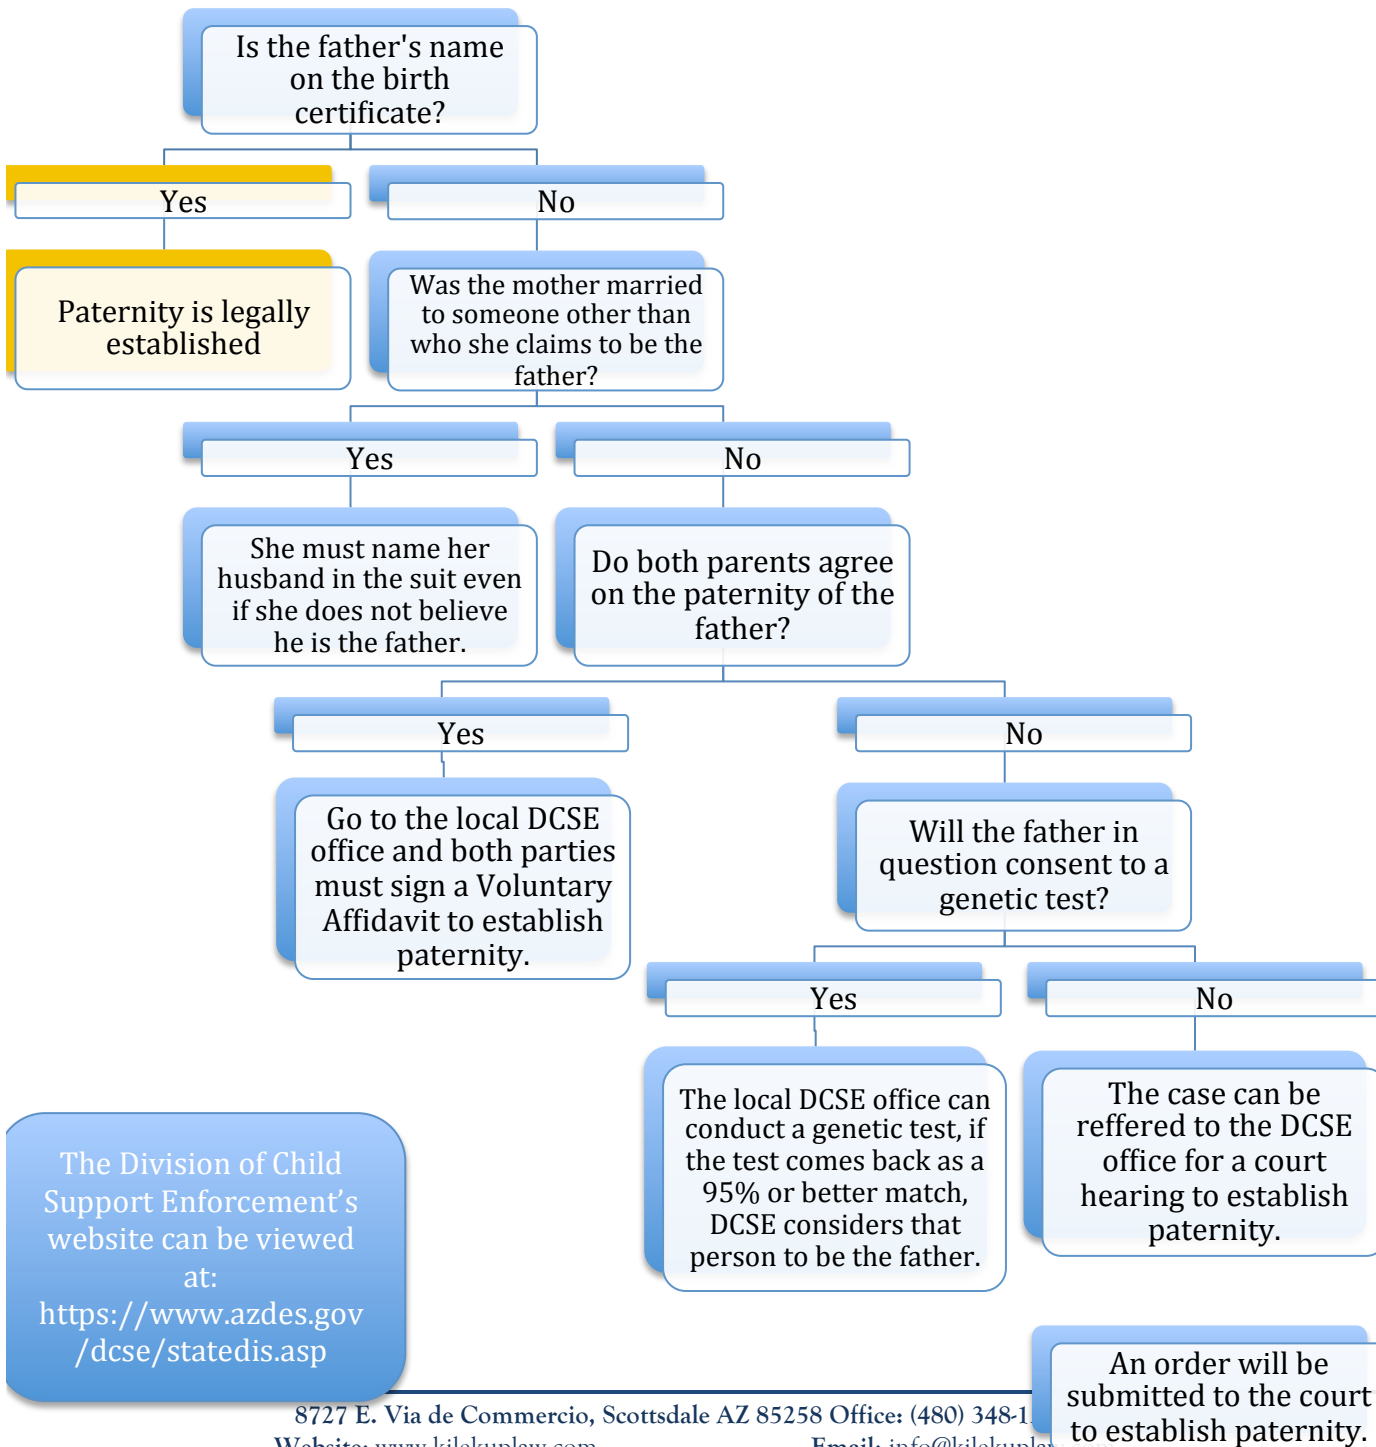

Establishment of Paternity

The Division of Child Support Enforcement's website can be viewed at:
<https://www.azdes.gov/dcse/statedis.asp>

An order will be submitted to the court to establish paternity.